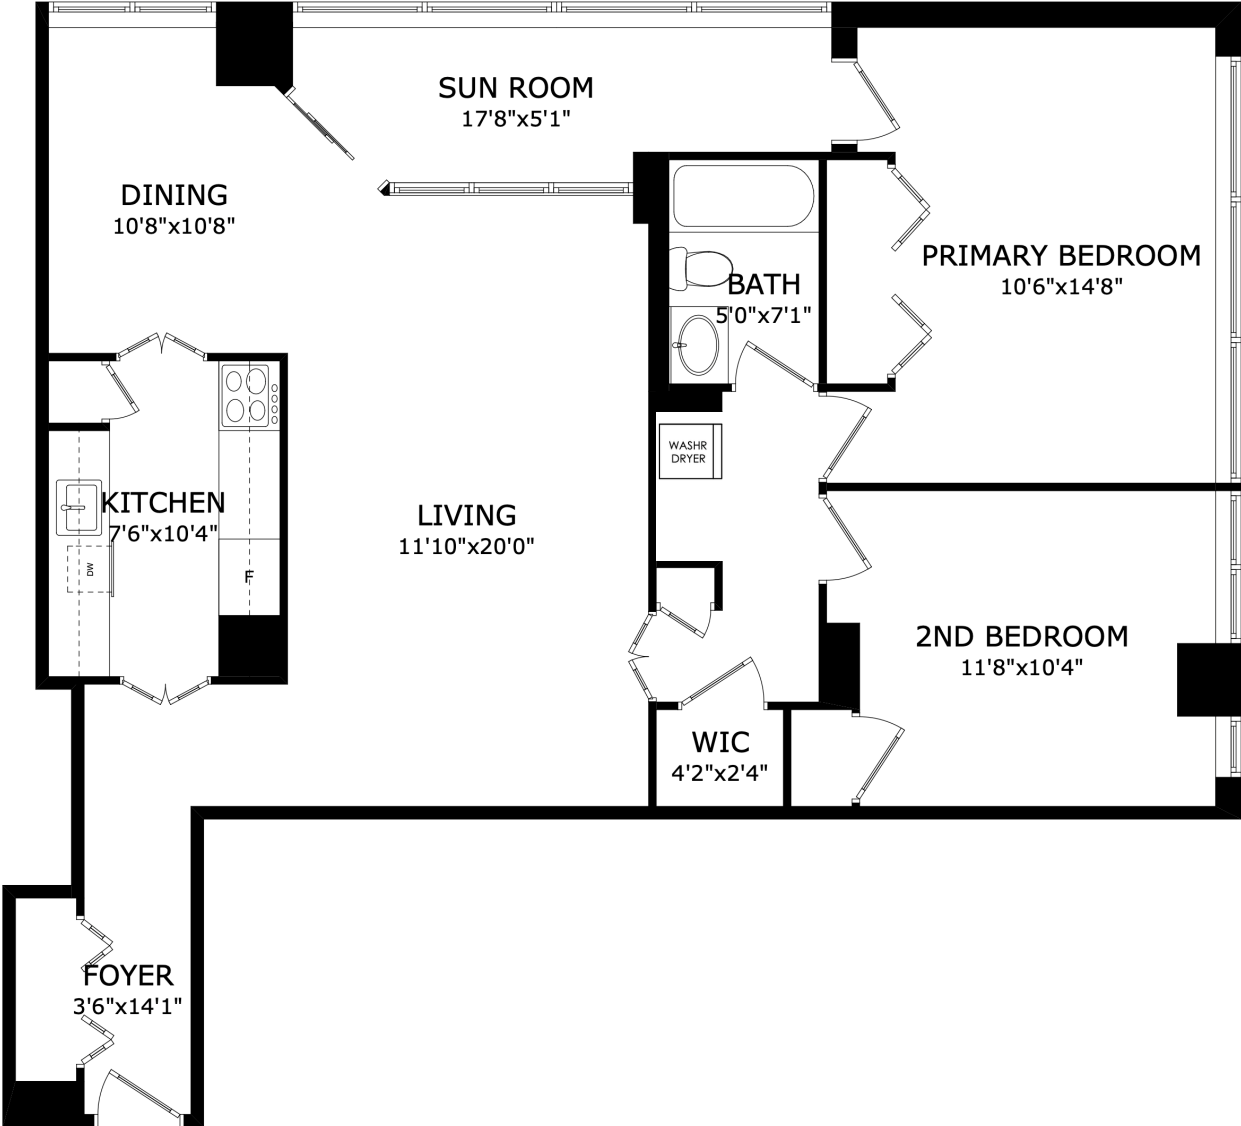

FLOOR PLAN

TOTAL AREA | 1,113 SQUARE FEET